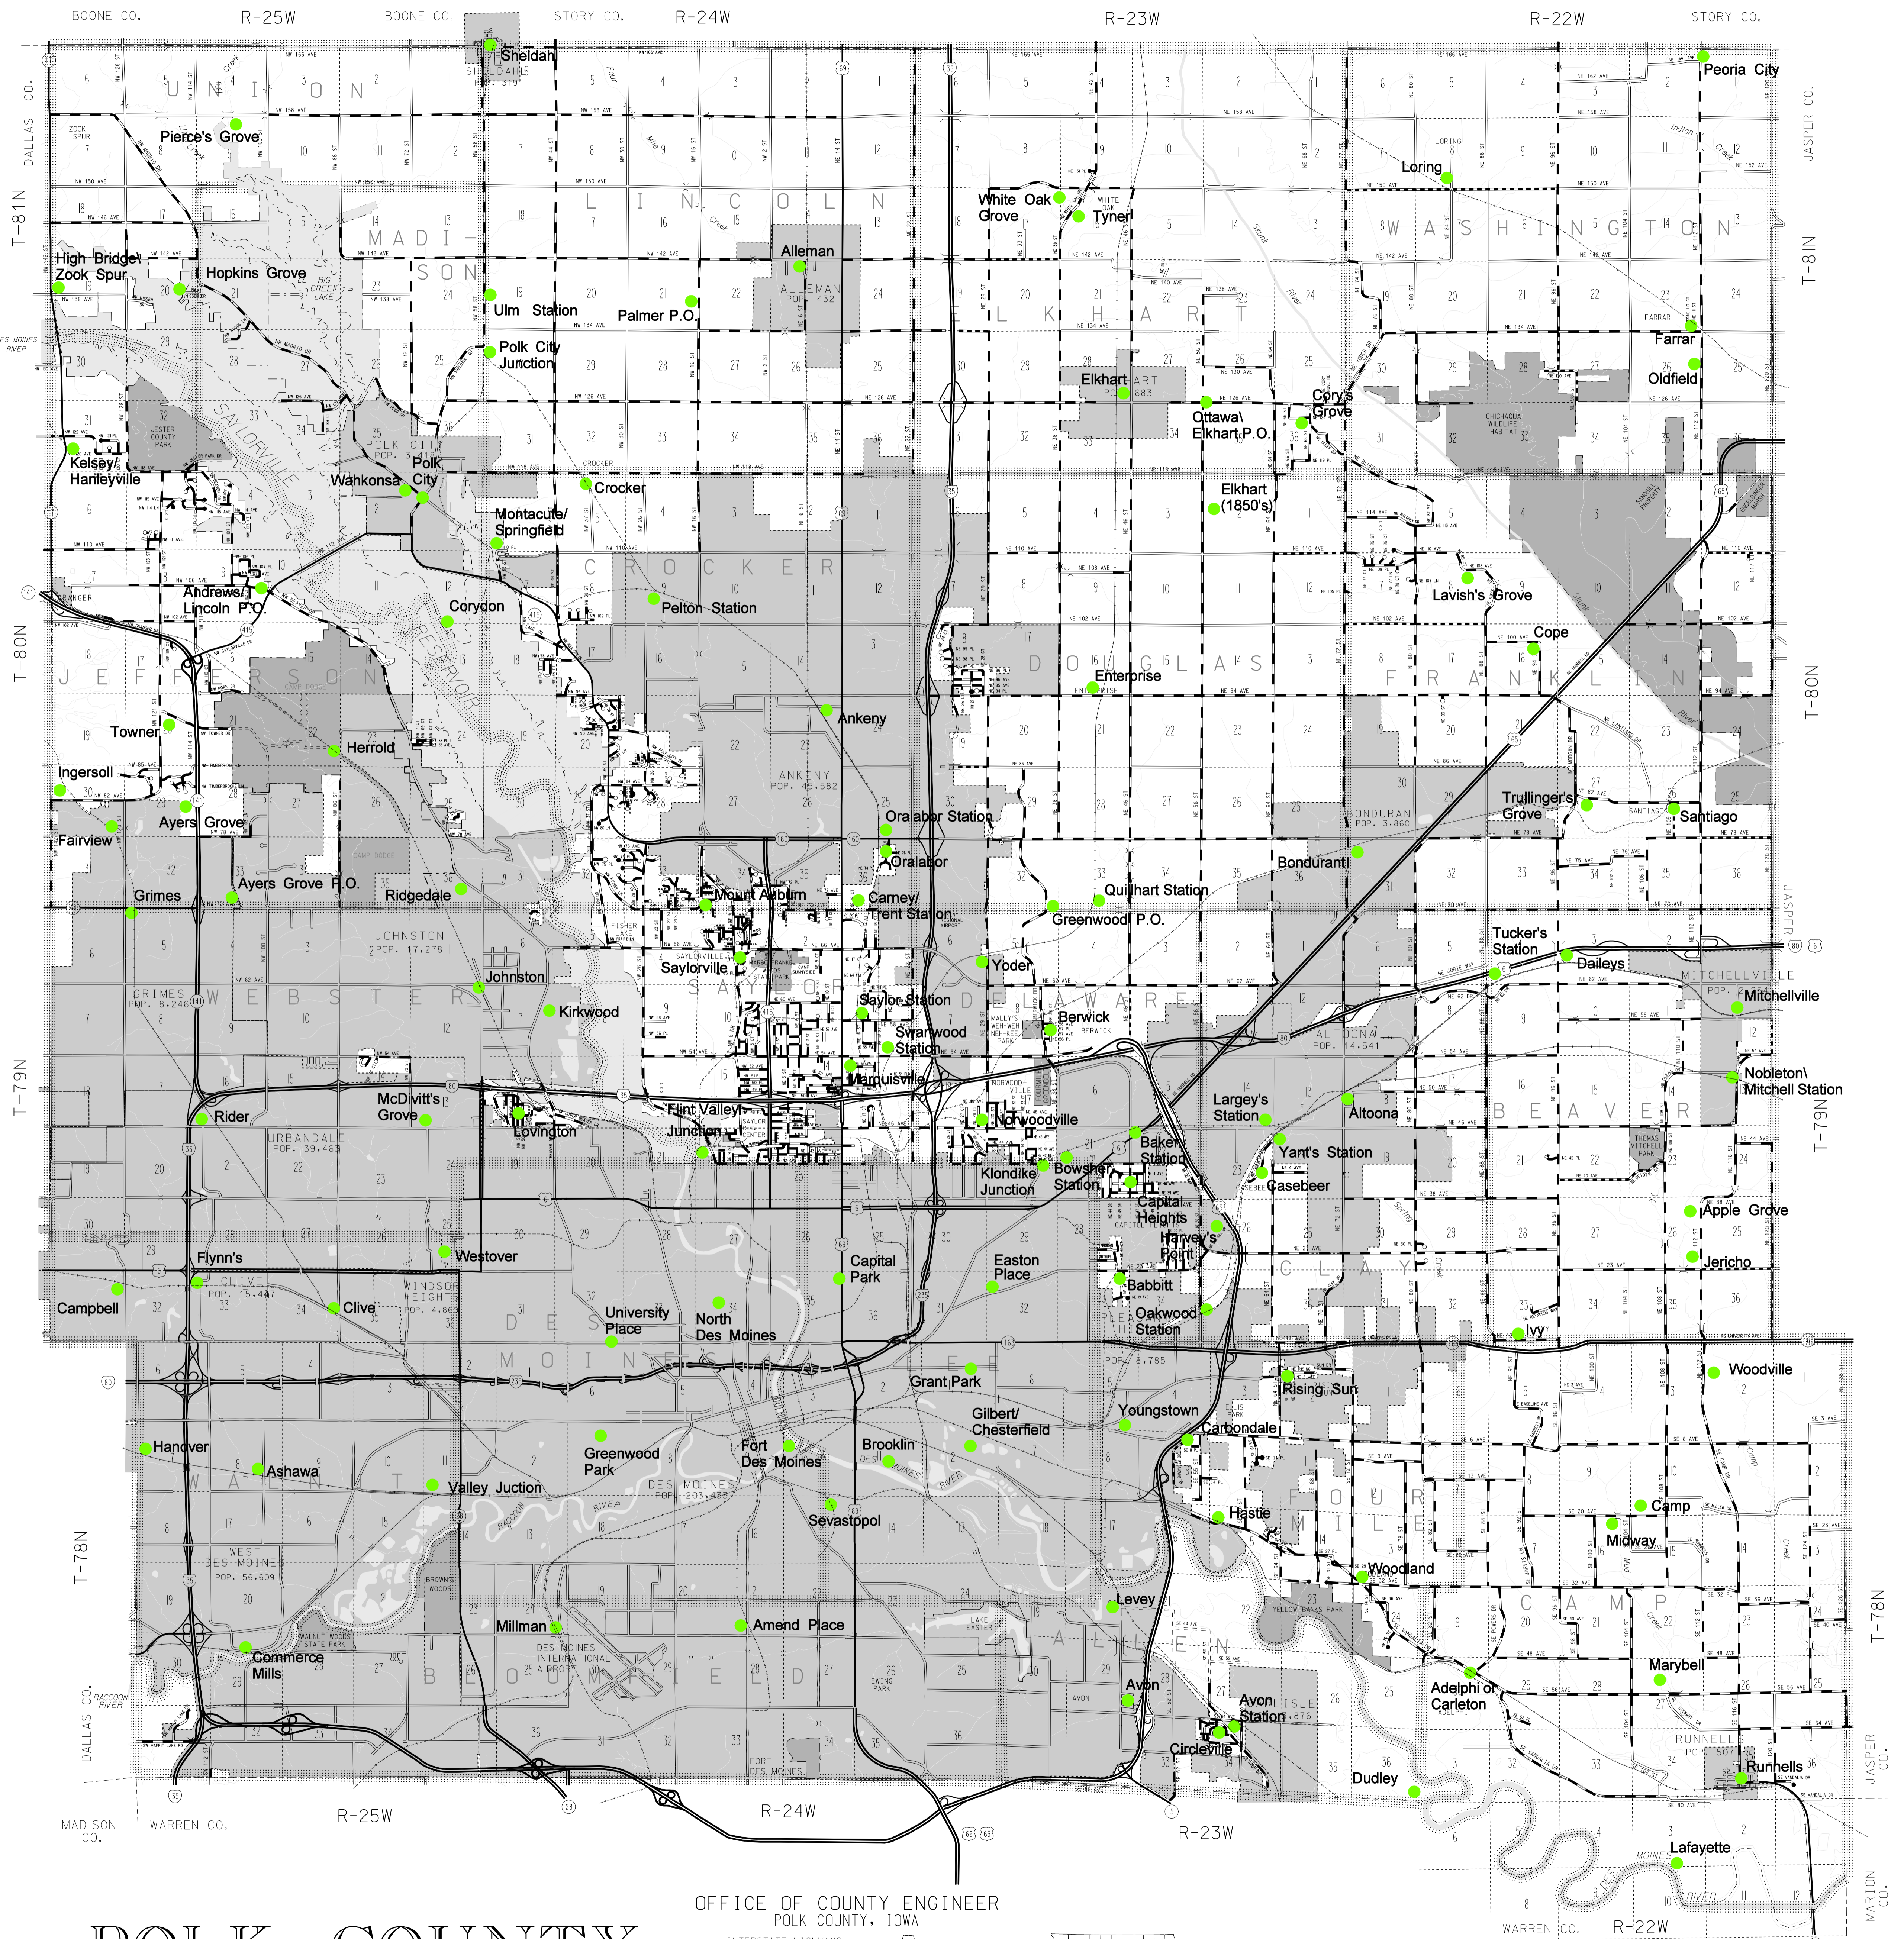

Polk County, Iowa

Past and Present Towns/Post Offices/Railroad Stations

POLK COUNTY
IOWA

OFFICE OF COUNTY ENGINEER
POLK COUNTY, IOWA

- INTERSTATE HIGHWAYS
- U.S. HIGHWAYS
- STATE HIGHWAYS
- PAVED COUNTY ROADS
- SEALCOAT COUNTY ROADS
- GRAVEL COUNTY ROADS
- TOWNSHIP BOUNDARIES
- PROPOSED CONSTRUCTION
- ABANDONED RAILROAD

This map shows the approximate location of past and present Towns, Post Offices and Railroad Stations. The locations for some are a "best guess", based on numerous maps of Polk County from the 1850's to the present. Some locations are not identified and some may have an alternate name associated with it. Any corrections and additions are welcome.